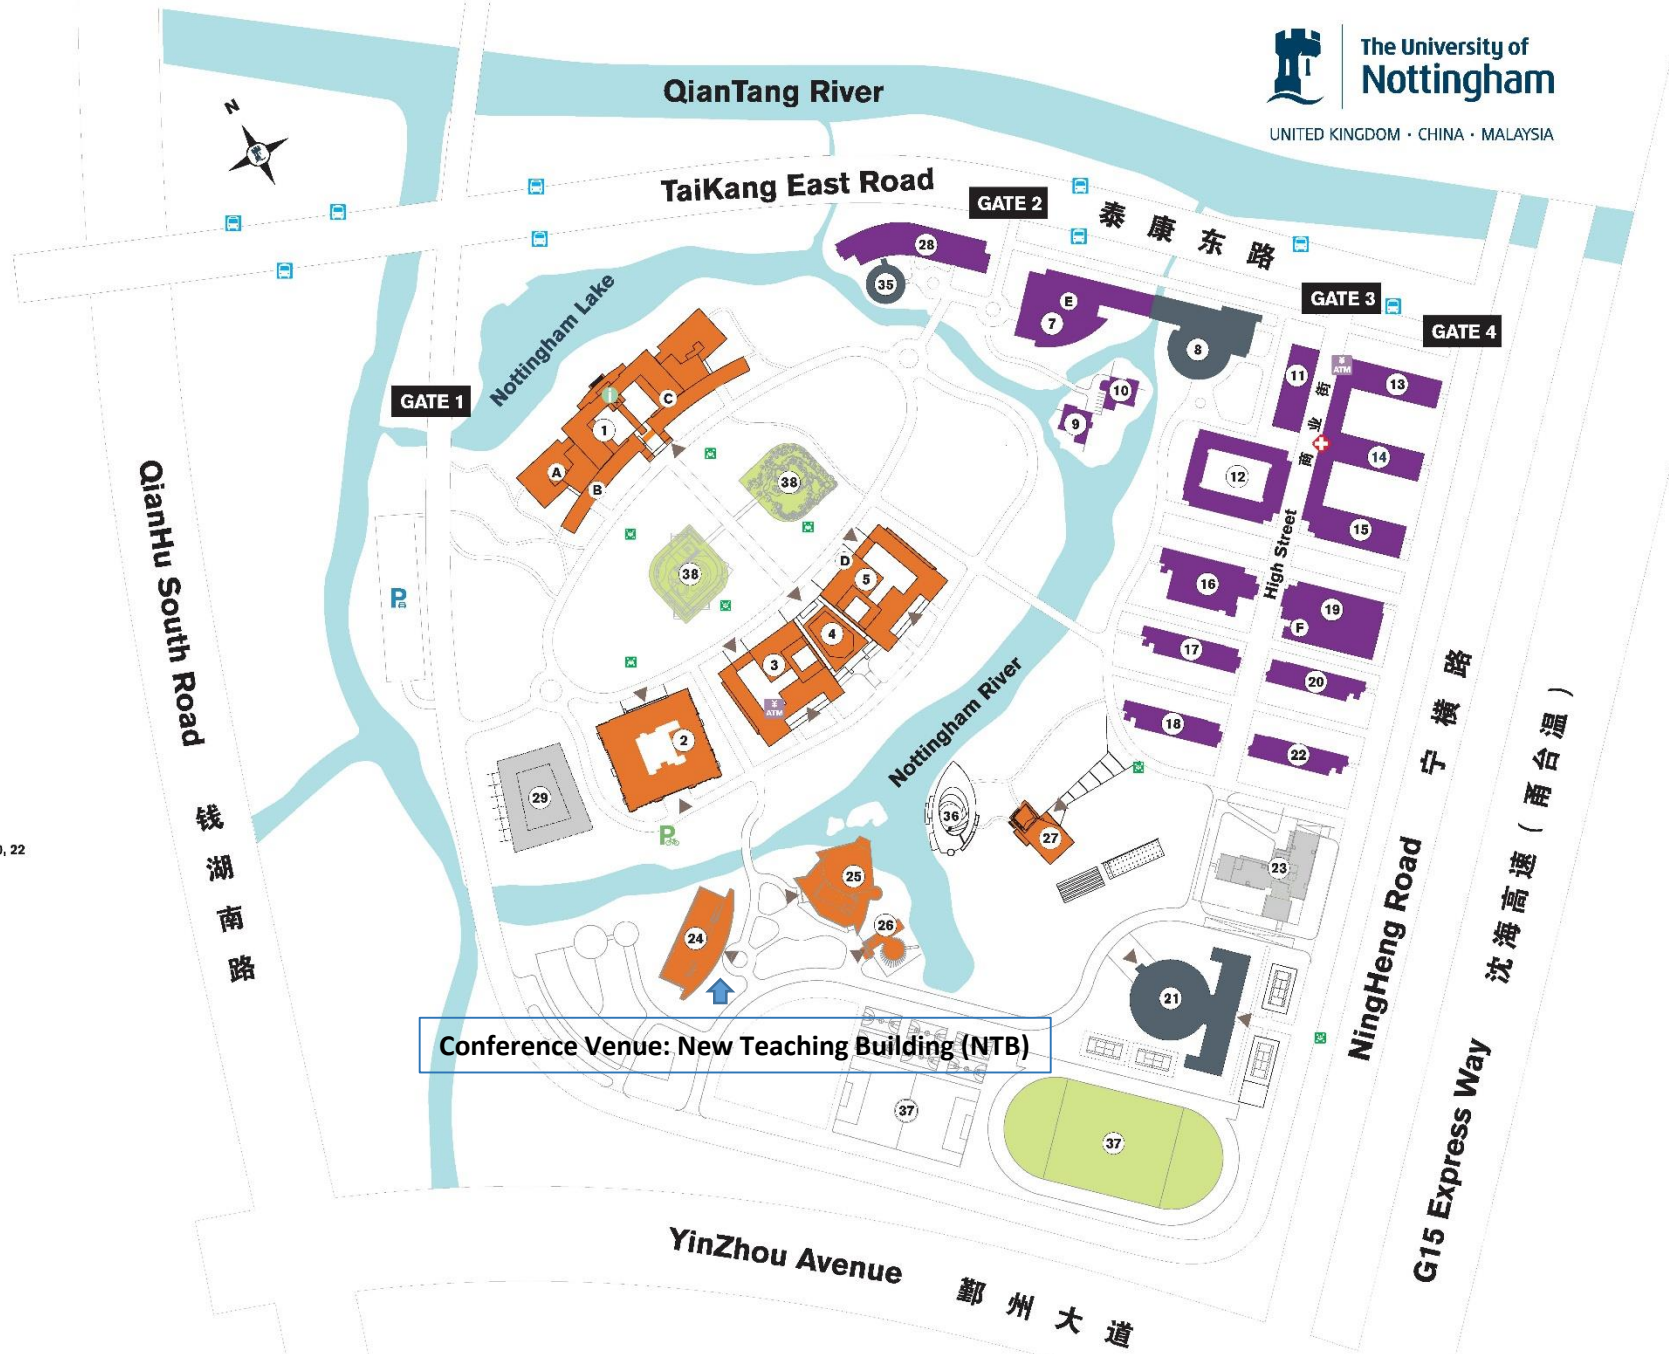

The University of Nottingham

UNITED KINGDOM · CHINA · MALAYSIA

-  Fire assembly point 紧急疏散集合点
-  Building entrances 建筑入口
-  Clinic 诊所
-  Reception 问询处
-  ATM 取款机
-  Bus stop 公交车站
-  Bicycle parking 自行车停放处
-  Car parking 机动车停车场
-  Academic buildings 教学办公建筑
-  Residences 宿舍公寓
-  Other services 其他服务
-  New development 在建工程

- Trent Building (AB) 行政楼 1
- Library 图书馆 A
- Recruitment and Admissions Office 招生办公室 B
- Arabica Restaurant 阿兰碧卡餐厅 C
- Science and Engineering Building (SEB) 理工楼 2
- Teaching Building (TB) 教学楼 3
- Auditorium 思源报告厅 4
- Student Services Building (SSB) 学生服务楼 5
- Starbucks Coffee Shop 星巴克咖啡 D
- Staff hotel 教师宾馆 7
- Robin Hood Restaurant 罗宾汉餐厅 E
- Student canteen 学生餐厅 8
- Villas 别墅 9,10
- Student residences 学生宿舍 11-20, 22
- Halal canteen 清真餐厅 F
- Sir Colin Campbell Building (sports centre) 体育馆 21
- Residences 宿舍楼 23
- New Teaching Building (NTB) 新教学楼 24
- New Auditorium 新报告厅 25
- International conference hall (ICH) 国际会议厅 26
- Centre for Sustainable Energy Technologies (CSET) 可持续能源技术研究中心 27
- Staff apartments 教师公寓 28
- International Academy for Marine Economy and Technology (IAMET) 海洋经济研究院 29
- International Conference Centre (ICC) 国际会议中心 35
- Music Plaza 小悉尼 36
- Outdoor sports facilities 室外运动场地 37
- Ornamental gardens 公园 38

Conference Venue: New Teaching Building (NTB)